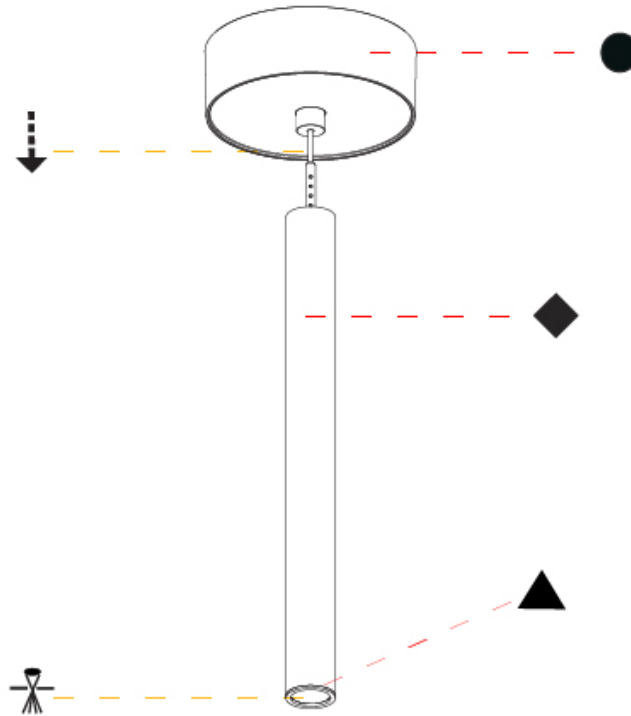

#### PHYSICAL

Shape: Cylinder  
 Diameter (mm): 28  
 Diameter (in): 1 1/8  
 Height (mm): 300  
 Height (in): 11 13/16  
 Max. Overall Height (mm): 2300  
 Max. Overall Height (in): 90 7/16  
 Light Distribution: Downlight  
 Weight (kg): 0.63  
 Weight (lbs): 1.39  
 Diffuser: Shine Ring - Opal / Yellow / Orange / Red / Blue / Green  
 Fixture Finish: SSR / BKV / CWI / CRY / HAB / UFT / ITA / RUA / FTG / MYG / LOD / PUS / FRO / FUP / KIA / POP / BLS / SPG / MEY / GOH / GUM / CHC / COM / ABZ / JAG / OBR / MOS / ROR  
 Fixture Material: Aluminum  
 Cable Details: 2000mm or 4000mm Black Cable

#### OPTICAL

Optic°: 24 / 32 / 58

## HANGOVER PLUG SHINE MONOPOINT SURFACE CANOPY SUSPENSION

A30848-

PROJECT

TYPE

SPECIFIER

QUANTITY

DATE

A