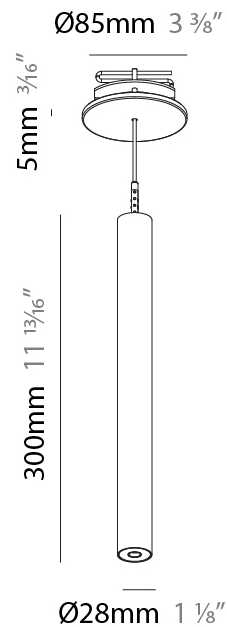

ELECTRICAL

Lamp Type: LED (Zhaga Standard)
Input Wattage (W): 6.6
Total Output Wattage (W): 6
Dimming: Tri-Mode (Non-Dimming and Phase Dimming (120Vac only) and 0-10V Dimming)
Driver Included: Yes
Driver Location: External
Driver Type: Constant Current - Universal
Driver Class: Class 2
Housing: ENCP3 w/Quick Connect
Input Voltage (V): 120 - 277
Constant Current (MA): 500

LED

Number of LEDs: 1
Color Temperature (°K): 2700 / 3000 / 4000
Max. Delivered Lumen (lm): 330 / 360 / 380
CRI: >90 CRI
Lamp Life (hrs): 50000
Upon Request: ***3500K available in minimum quantities (larger quantities upon request)

OPTICAL

Optic°: 24 / 32 / 34 / 55 / 58

RATINGS AND CERTIFICATIONS

Certified By: Certified for North American Standards
IP rating: IP20

Zaneen Group Inc. © 2024, T 1800-388-3382, F 416-247-9319, www.zaneen.com

Available for International specifications by adding 'INT' at the end of the existing Model #. For assistance on 'custom' specifications, contact zteam@zaneen.com. In a constant effort to supply the best product, we reserve the right to change specifications or materials without notice. The most recent specification sheets are found at zaneen.com